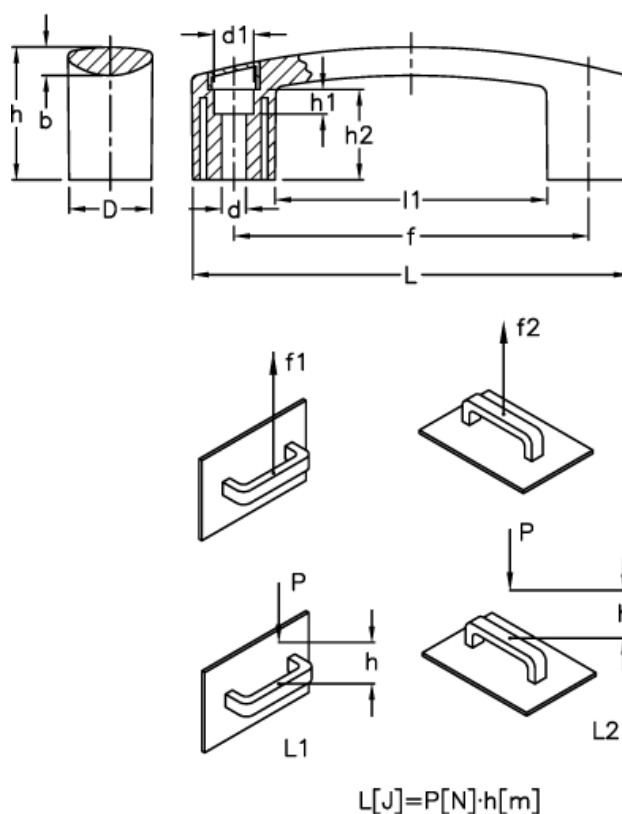

# Data Sheet

Article number: 23052601116

Description: E+G Bridge handle  
EBP.110-6-C6 Red

## Measures

b	= 7.5	h1	= 6.5
d	= 6.5	h2	= 23.5
D	= 22.0	L	= 116.0
d1	= 10.5	l1	= 72.0
f	= 93,5 +/-0,5	L1 (J)	= 8
F1 (N)	= 2000	L2 (J)	= 3
F2 (N)	= 1500		
h	= 35		